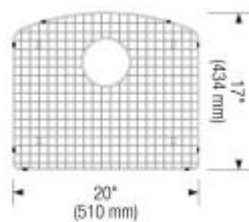

Stainless Steel Sink Grid
406467